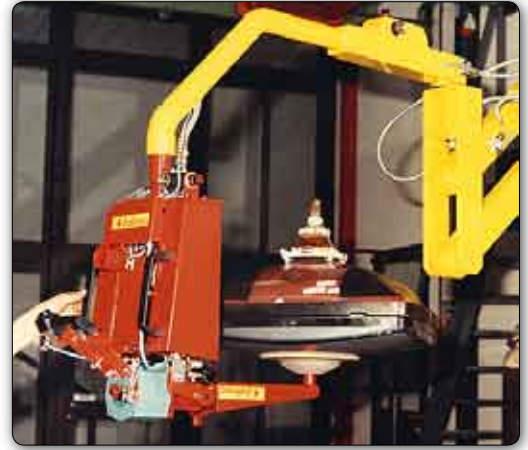

TV TUBES

Industrial Manipulators

Dalmeccan offers a range of tooling heads for the “weightless” handling of TV tubes.

Simple to use, they allow the operator to move the TV tubes quickly, accurately and safely throughout the working area.

These manipulators have been custom-built, with specially adapted design, dimensions and picking systems to suit the specific requirements of the users and the various environmental conditions available.

TV TUBES

Manipulators with suction cup tooling (Venturi) for gripping, inclination and rotation of TV tubes.

Manipulator with suction cups tooling for gripping on the screen, handling and placing into the appropriate TV packing.

Manipulator with forks tooling for handling packaged televisions.

Manipulator with adjustable hooks tooling for gripping the TV tube on the supports.

9918160

Manipulator with suction cup tooling (Venturi) for gripping and 180° pneumatic overturning of TV tubes and the suction cup is manually rotating.